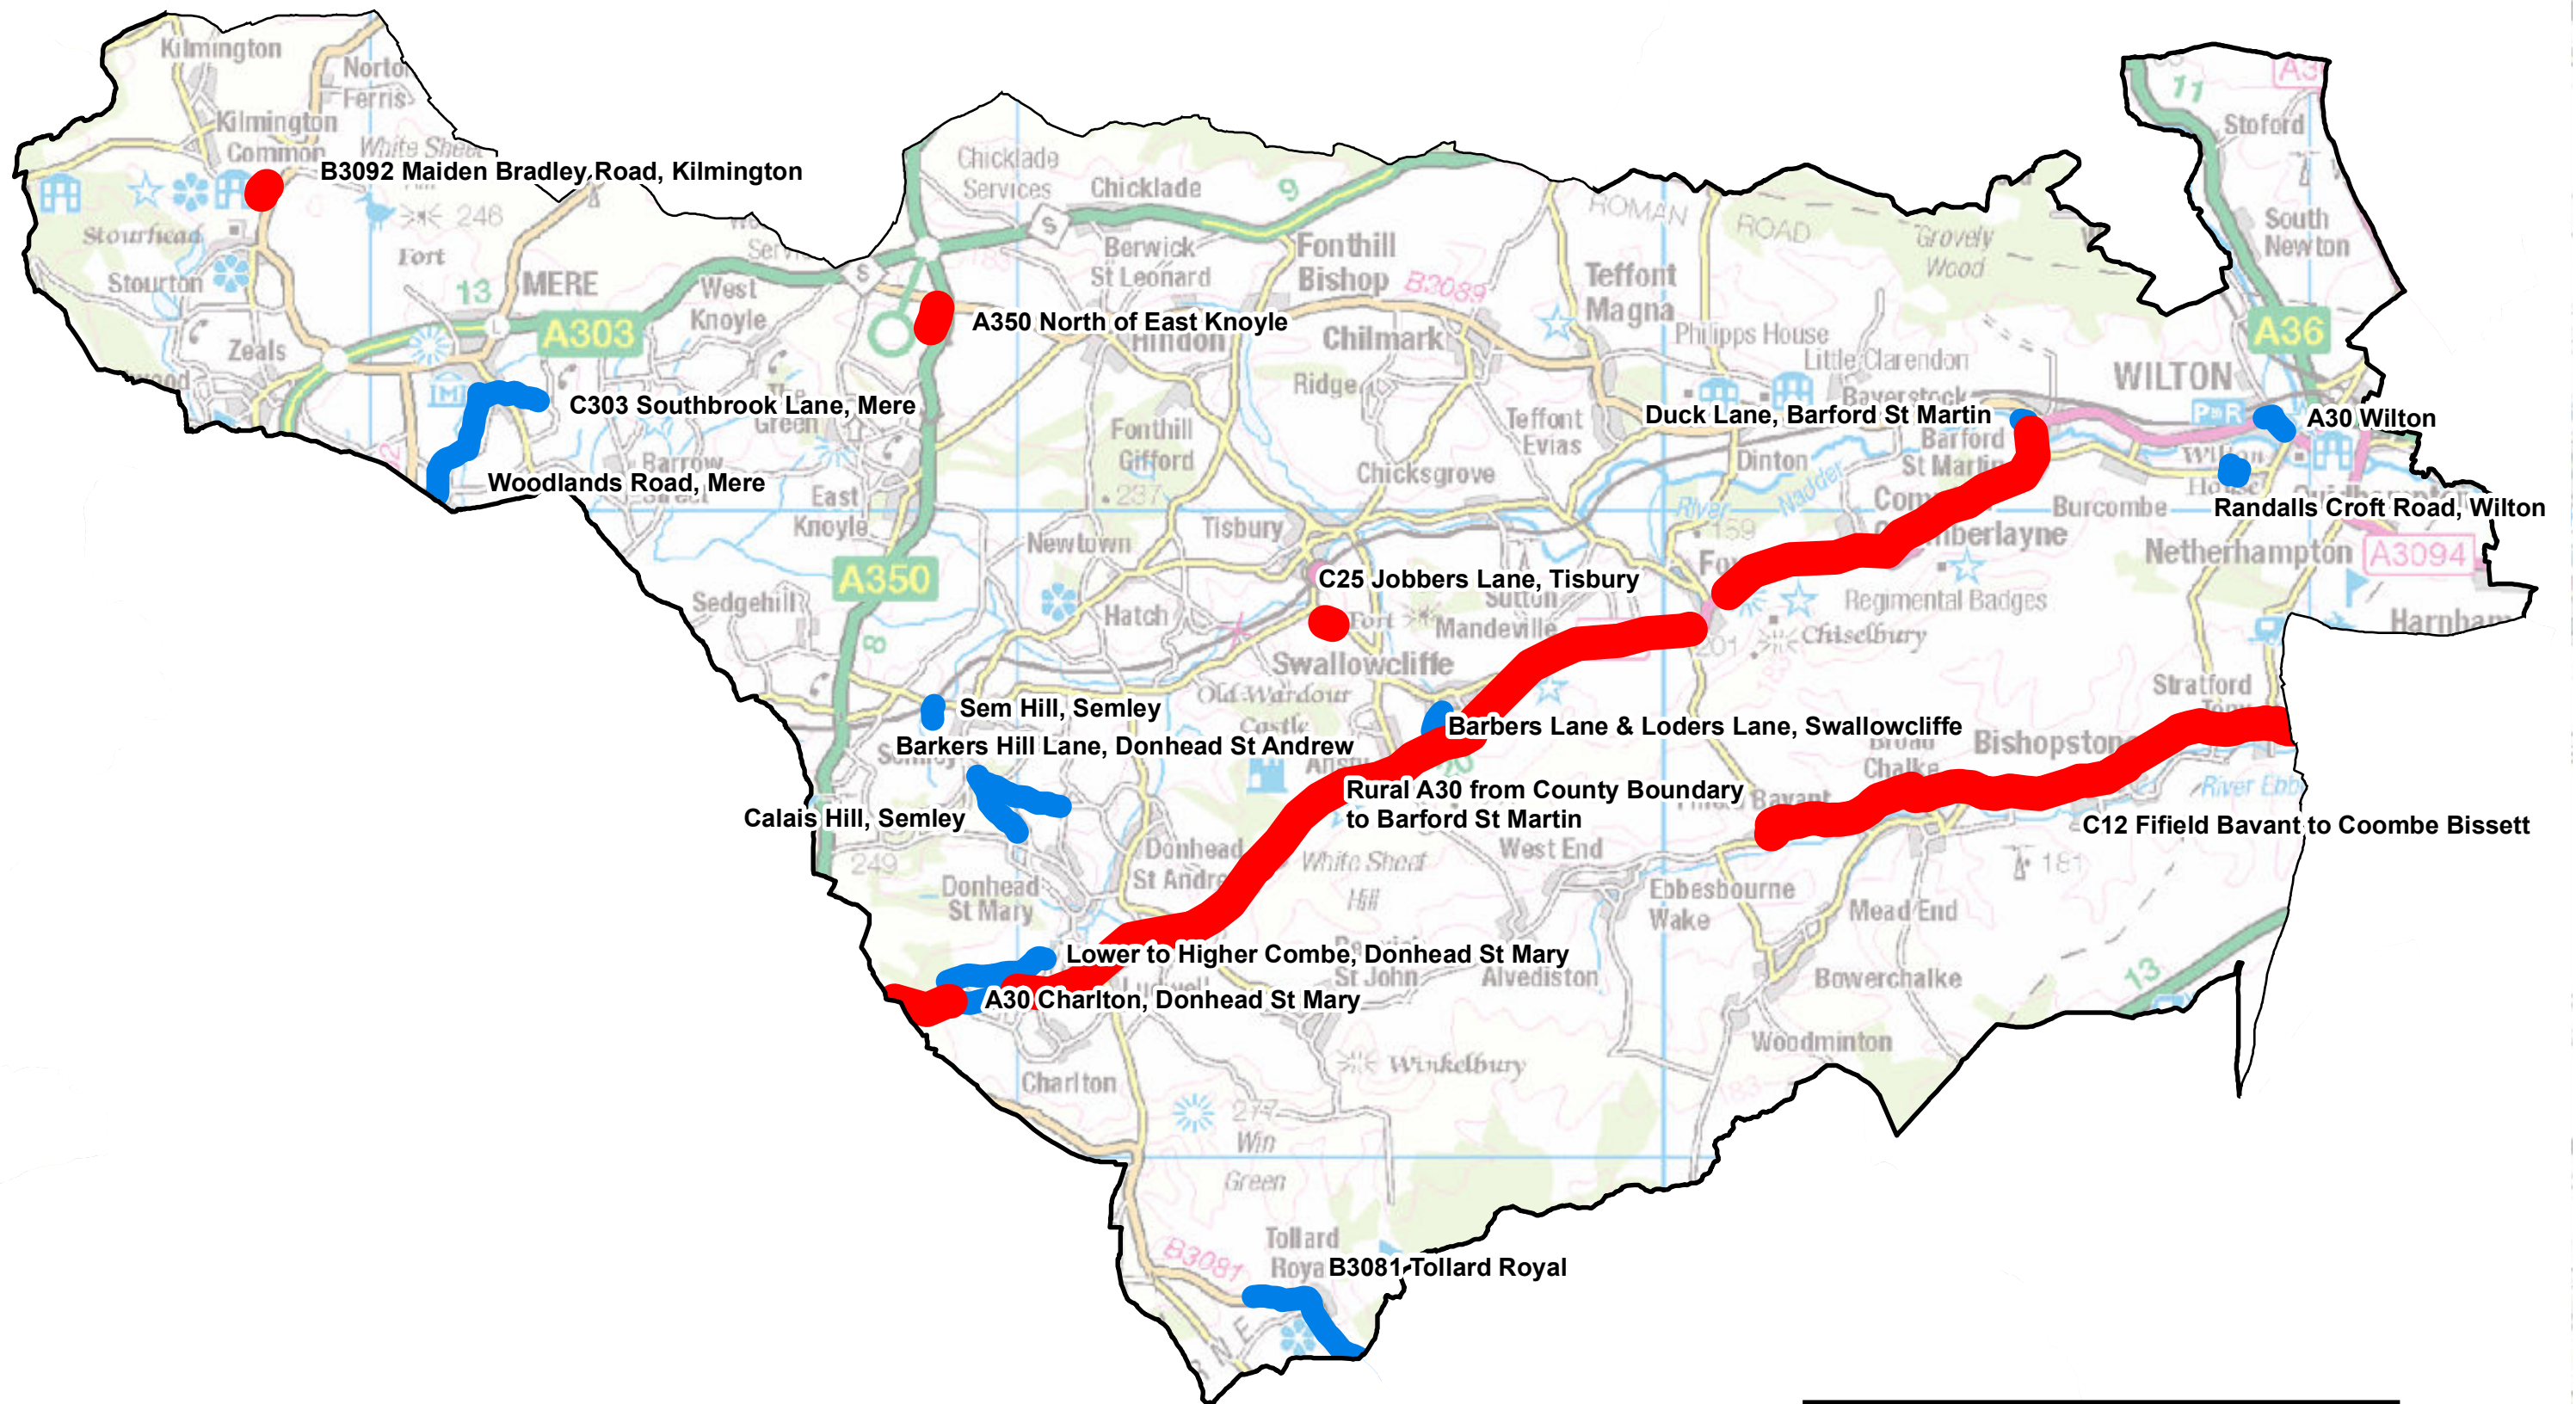

Highway Maintenance 2014/15 - South West Wiltshire Area Board
(Scheme extents and locations may be subject to change)

	Carriageway Repairs 2014/2015
	Skid Resistance Improvements 2014/2015